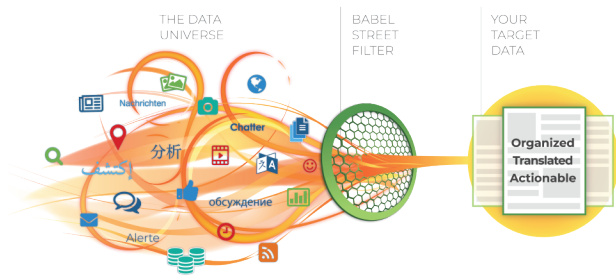

Product Tiers via Babel X

Babel Channels *	Babel Research *	Babel X *
Channels Library (up to 50 Active Channels)	Channels Library (up to 50 Active Channels)	Channels Library (up to 50 Active Channels)
Filters (read-only)	Filters (read-only)	Customizable Filters (5 Base)
Research	Research	Research
- Find X (News) - Web Search - Search by Image - IP Lookup - Geolocation Search	- Find X - Web Search - Search by Image - IP Lookup - Geolocation Search - Public Record Search - Watchlist Search	- Find X - Web Search - Search by Image - IP Lookup - Geolocation Search - Public Record Search - Watchlist Search
Mobile App	Mobile App	Mobile App
	LX (add-on option)	LX (add-on option)

* All product tier subscriptions above are accessible through Babel X