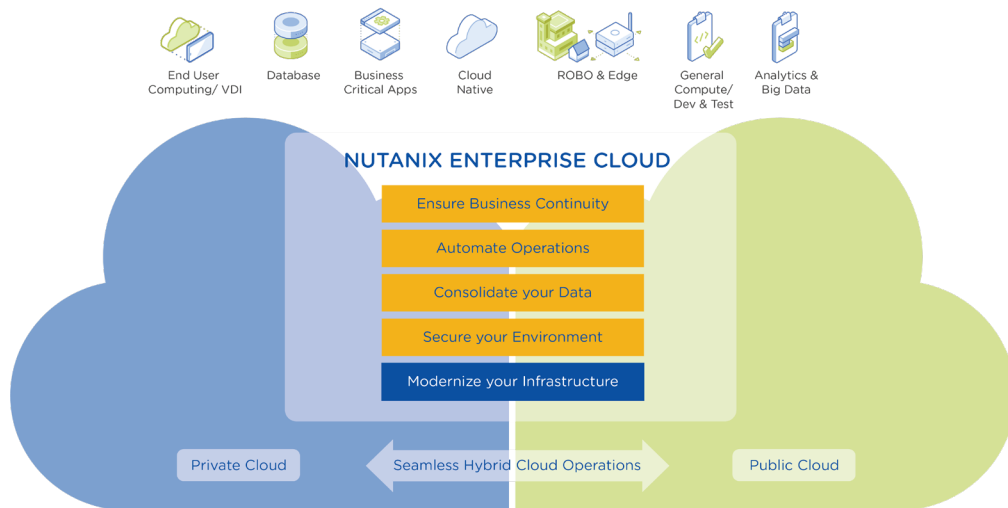

NUTANIX IN 3 MINUTES

WHAT WE DO

Companies are digitizing at an ever increasing rate, pressuring IT organizations to produce innovative software experiences and data services that engage customers, improve productivity, and accelerate growth. Too often, however, IT is held back from delivering on these objectives because of the operational complexity endemic in legacy infrastructure.

Nutanix pioneered hyperconverged infrastructure to address these challenges, enabling IT leaders to re-architect and modernize their datacenters for the cloud era. Nutanix helps IT teams build and operate highly automated private and hybrid clouds. Our software simplifies infrastructure management, delivers powerful self-service capabilities, consolidates storage silos, and provides advanced IT operations, all with a lower TCO than legacy and public cloud alternatives, and no vendor lock-in.

The Nutanix Enterprise Cloud platform bridges private, public, and edge cloud operating environments, leveraging a single platform and management console that runs any application at any scale. Nutanix empowers you to build a hybrid cloud tailored to your business and application needs.

NUTANIX DELIVERS: ONE PLATFORM. ANY APP. ANY LOCATION

A NUTANIX ENTERPRISE CLOUD SOLUTION IS...

Easy: 1-click simplicity

Quickly and non-disruptively set up and manage your cloud from day 1, while delivering all critical applications, data, and services across private and hybrid clouds. One-click upgrades, maintenance, and scale, in the middle of the workday, with no downtime. Use freed up cycles to focus on higher value tasks.