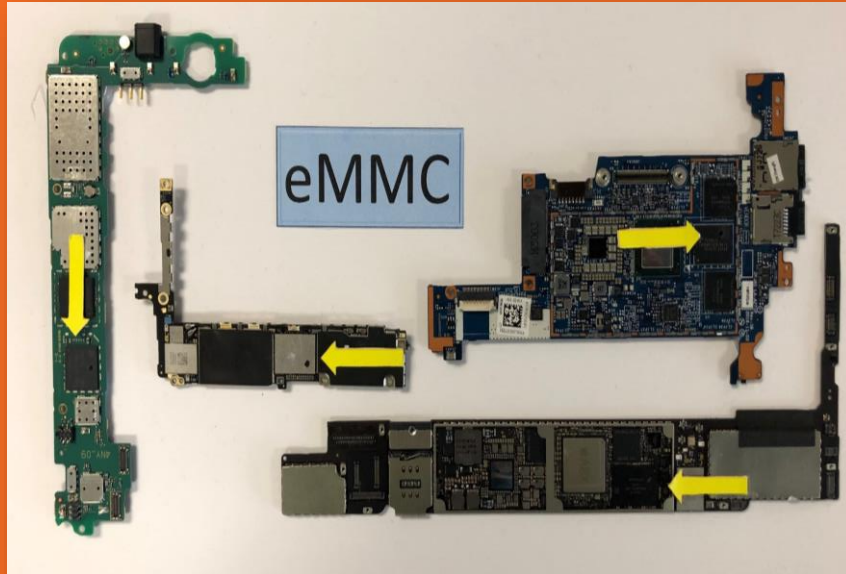

Sipi Corp

Precious
Metals

Engineered
Alloys

Sipi Asset
Recovery

Why SD? Impact of New Storage Technologies

HAMR/MAMR/SSD/Embedded SSD/eMMC

- Capacity expanding exponentially
- Some sanitization methods ineffective
- AI challenges the definition of “sensitive”
- “End-of-life” importance in data security
- SD prevents compromise of classified IT assets with a final disposition of all material

Surface Mounted Memory – Where is the Data ?

Sipi SecureSM Programs

- Developed to meet exacting requirements of clients
- Mitigates risks associated with ITAD and SD programs
- Secure limited-access facility for processing
- Flexible and scalable to process large quantities
- Packaging Programs- provides enhanced chain of custody from client facility to furnace