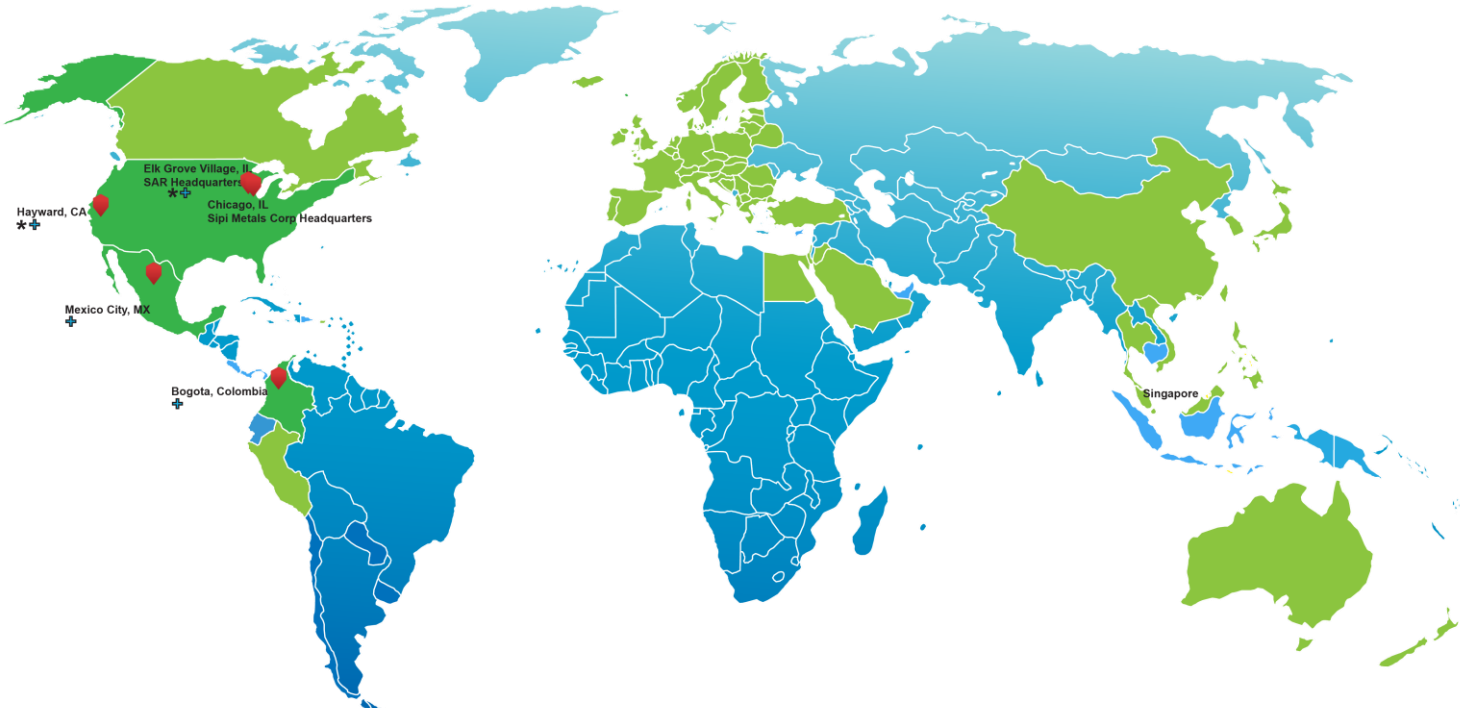

Sipi SecureSM

CAPABILITY BRIEFING

Kevin Forde, Secure Destruction Executive

Who We Are

Sipi is a Chicago-based company, with 250+ employees, that partners with **DoD**, **DoD Contractors**, the **Intelligence Community**, **Federal Government**, and **Commercial** entities, in the disciplines of organizational IT asset sanitization, chain of custody and inventory solutions.

Compliance & Certifications

Elk Grove Village, IL, Hayward, CA

Elk Grove Village, IL, Hayward, CA, Mexico, Colombia

Where We Are Located

- ◆ Sipi Owned & Operated Facilities
- ★ e-Stewards Certified Facility
- ✚ R2 Certified Facilities