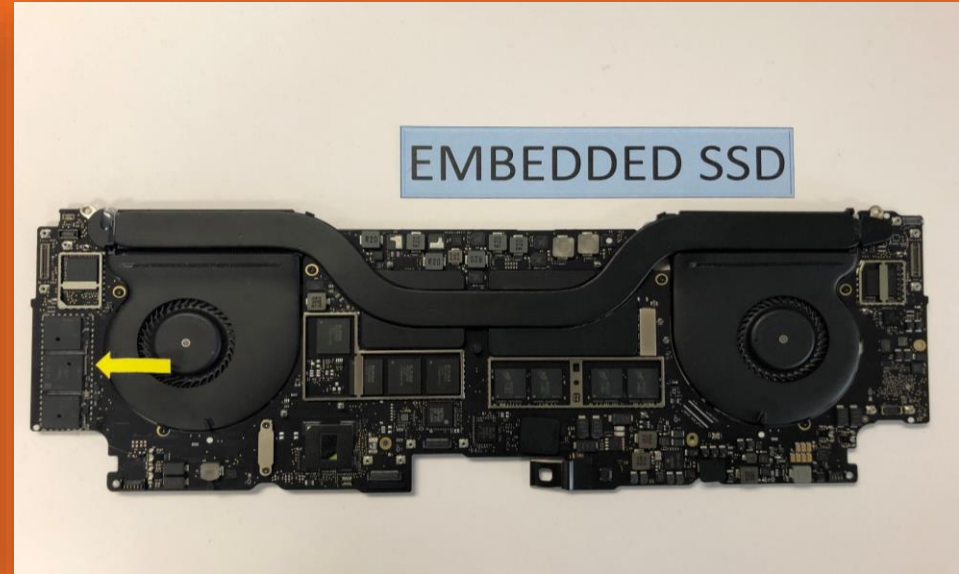

Sipi Corp

Precious
Metals

Engineered
Alloys

Sipi Asset
Recovery

Why SD? Impact of New Storage Technologies

HAMR/MAMR/SSD/Embedded SSD/eMMC

- Capacity expanding exponentially
- Some sanitization methods ineffective
- AI challenges the definition of “sensitive”
- “End-of-life” importance in data security
- SD prevents compromise of classified IT assets with a final disposition of all material

Surface Mounted Memory – Where is the Data ?

Sipi SecureSM Programs

- Developed to meet exacting requirements of clients
- Mitigates risks associated with ITAD and SD programs
- Secure limited-access facility for processing
- Flexible and scalable to process large quantities
- Packaging Programs- provides enhanced chain of custody from client facility to furnace